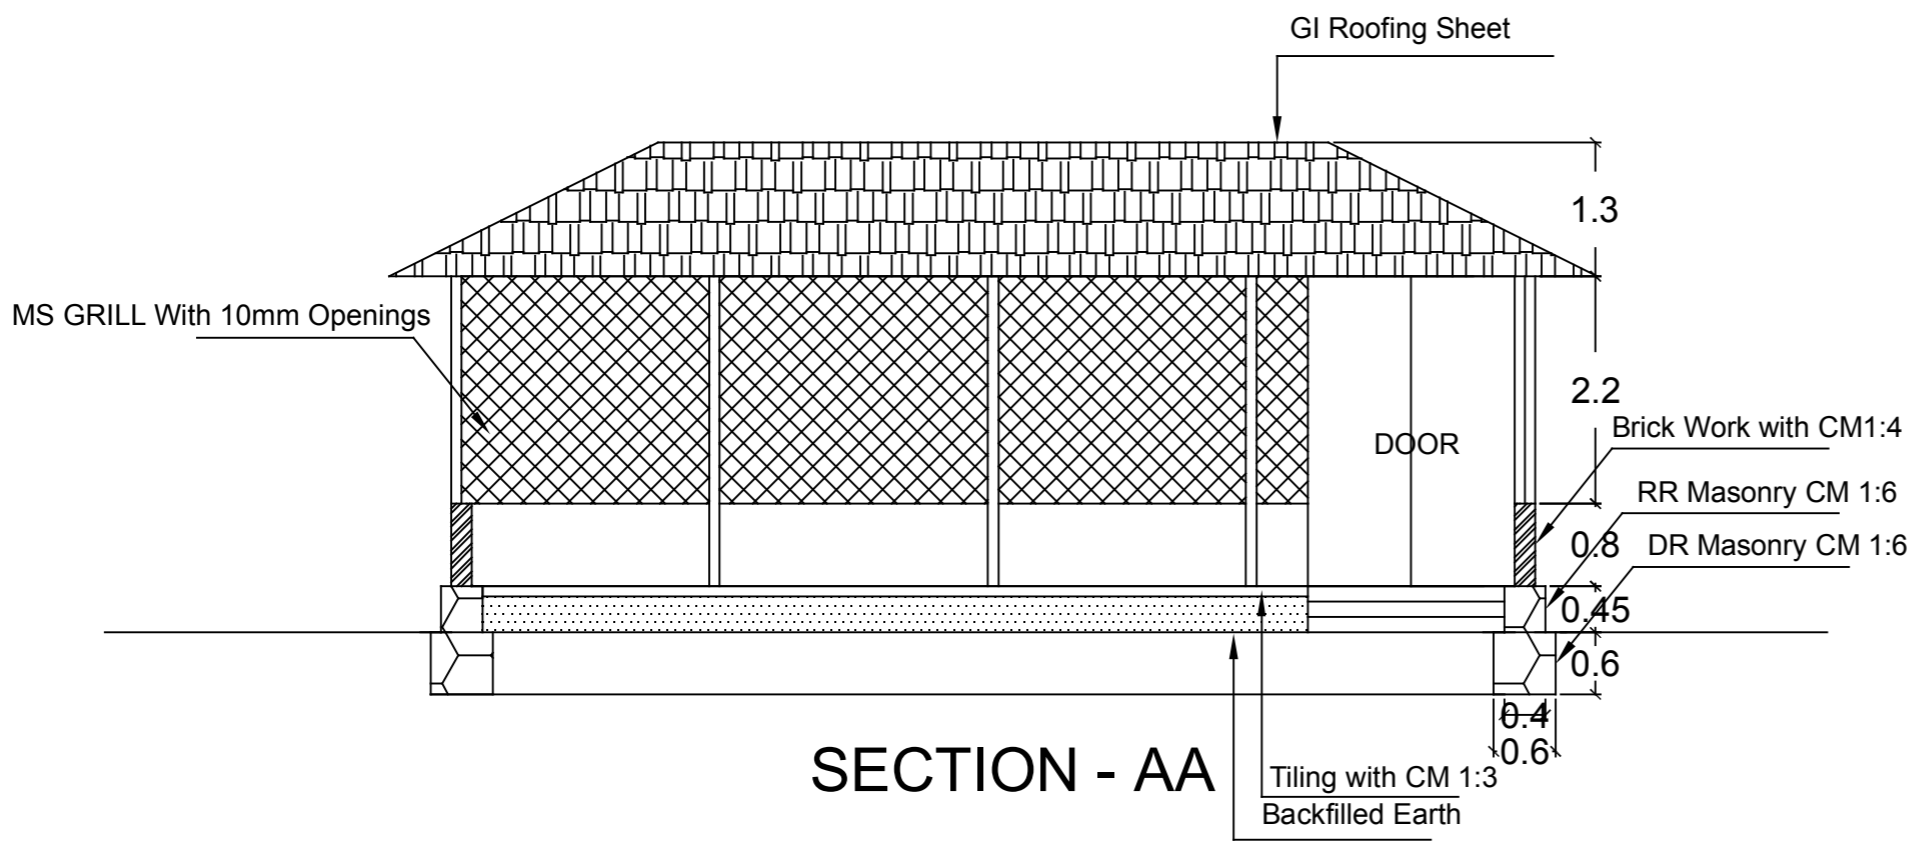

CONSTRUCTION OF SHED FOR PLASTIC SHREDDING UNIT

DRAWING TITLE

SHED FOR PLASTIC SHREDDING UNIT

DRAWING NUMBER

RAM/CKC/PSU/001 - R0